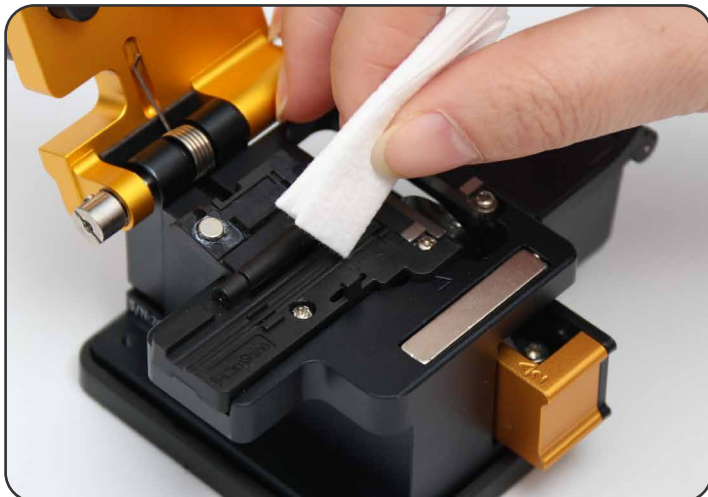

Various Ways Of Usage